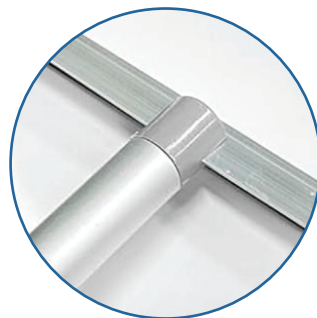

ASSEMBLY

Simple setup with included supporting poles.